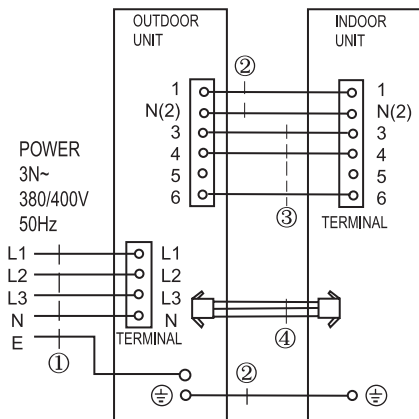

(KF-70PW/NA1A KF-80PW/NA1A)

NOTE: ① Power cable: 3X2.5mm<sup>2</sup>  
② Connection cord: 3X2.5mm<sup>2</sup>  
③ Connection cord: 3X0.75mm<sup>2</sup>

(KFR-70PW/NA1A KFR-80PW/NA1A)

NOTE: ① Power cable: 3X2.5mm<sup>2</sup>  
② Connection cord: 3X2.5mm<sup>2</sup>  
③ Connection cord: 4X0.75mm<sup>2</sup>  
④ Signal cord: 2X0.75mm<sup>2</sup>

(KF-100PW/NA1A KF-120PW/NA1A)

NOTE: ① Power cable: 5X1.5mm<sup>2</sup>  
② Connection cord: 3X1.0mm<sup>2</sup>  
③ Connection cord: 3X0.75mm<sup>2</sup>  
④ Signal cord: 3X0.75mm<sup>2</sup>

(KFR-100PW/NA1A KFR-120PW/NA1A)

NOTE: ① Power cable: 5X1.5mm<sup>2</sup>  
② Connection cord: 3X1.0mm<sup>2</sup>  
③ Connection cord: 4X0.75mm<sup>2</sup>  
④ Signal cord: 6X0.75mm<sup>2</sup>