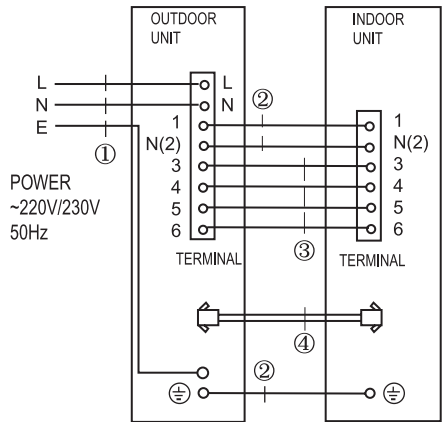

(KF-70PW/NA1A KF-80PW/NA1A)

NOTE: ① Power cable: 3X2.5mm<sup>2</sup>  
② Connection cord: 3X2.5mm<sup>2</sup>  
③ Connection cord: 3X0.75mm<sup>2</sup>

(KFR-70PW/NA1A KFR-80PW/NA1A)

NOTE: ① Power cable: 3X2.5mm<sup>2</sup>  
② Connection cord: 3X2.5mm<sup>2</sup>  
③ Connection cord: 4X0.75mm<sup>2</sup>  
④ Signal cord: 2X0.75mm<sup>2</sup>

(KF-100PW/NA1A KF-120PW/NA1A)

NOTE: ① Power cable: 5X1.5mm<sup>2</sup>  
② Connection cord: 3X1.0mm<sup>2</sup>  
③ Connection cord: 3X0.75mm<sup>2</sup>  
④ Signal cord: 3X0.75mm<sup>2</sup>

(KFR-100PW/NA1A KFR-120PW/NA1A)

NOTE: ① Power cable: 5X1.5mm<sup>2</sup>  
② Connection cord: 3X1.0mm<sup>2</sup>  
③ Connection cord: 4X0.75mm<sup>2</sup>  
④ Signal cord: 6X0.75mm<sup>2</sup>