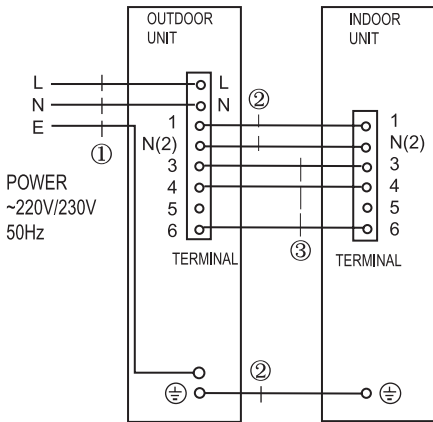

(KF-70PW/NA1A KF-80PW/NA1A)

NOTE: ① Power cable: 3X2.5mm<sup>2</sup>  
② Connection cord: 3X2.5mm<sup>2</sup>  
③ Connection cord: 3X0.75mm<sup>2</sup>

(KFR-70PW/NA1A KFR-80PW/NA1A)

NOTE: ① Power cable: 3X2.5mm<sup>2</sup>  
② Connection cord: 3X2.5mm<sup>2</sup>  
③ Connection cord: 4X0.75mm<sup>2</sup>  
④ Signal cord: 2X0.75mm<sup>2</sup>

(KF-100PW/NA1A KF-120PW/NA1A)

NOTE: ① Power cable: 5X1.5mm<sup>2</sup>  
② Connection cord: 3X1.0mm<sup>2</sup>  
③ Connection cord: 3X0.75mm<sup>2</sup>  
④ Signal cord: 3X0.75mm<sup>2</sup>

(KFR-100PW/NA1A KFR-120PW/NA1A)

NOTE: ① Power cable: 5X1.5mm<sup>2</sup>  
② Connection cord: 3X1.0mm<sup>2</sup>  
③ Connection cord: 4X0.75mm<sup>2</sup>  
④ Signal cord: 6X0.75mm<sup>2</sup>