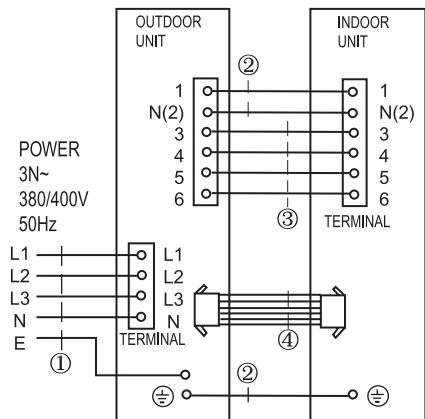

(KF-70PW/NA1A KF-80PW/NA1A)

NOTE: ① Power cable: 3X2.5mm<sup>2</sup>  
② Connection cord: 3X2.5mm<sup>2</sup>  
③ Connection cord: 3X0.75mm<sup>2</sup>

(KFR-70PW/NA1A KFR-80PW/NA1A)

NOTE: ① Power cable: 3X2.5mm<sup>2</sup>  
② Connection cord: 3X2.5mm<sup>2</sup>  
③ Connection cord: 4X0.75mm<sup>2</sup>  
④ Signal cord: 2X0.75mm<sup>2</sup>

(KF-100PW/NA1A KF-120PW/NA1A)

NOTE: ① Power cable: 5X1.5mm<sup>2</sup>  
② Connection cord: 3X1.0mm<sup>2</sup>  
③ Connection cord: 3X0.75mm<sup>2</sup>  
④ Signal cord: 3X0.75mm<sup>2</sup>

(KFR-100PW/NA1A KFR-120PW/NA1A)

NOTE: ① Power cable: 5X1.5mm<sup>2</sup>  
② Connection cord: 3X1.0mm<sup>2</sup>  
③ Connection cord: 4X0.75mm<sup>2</sup>  
④ Signal cord: 6X0.75mm<sup>2</sup>