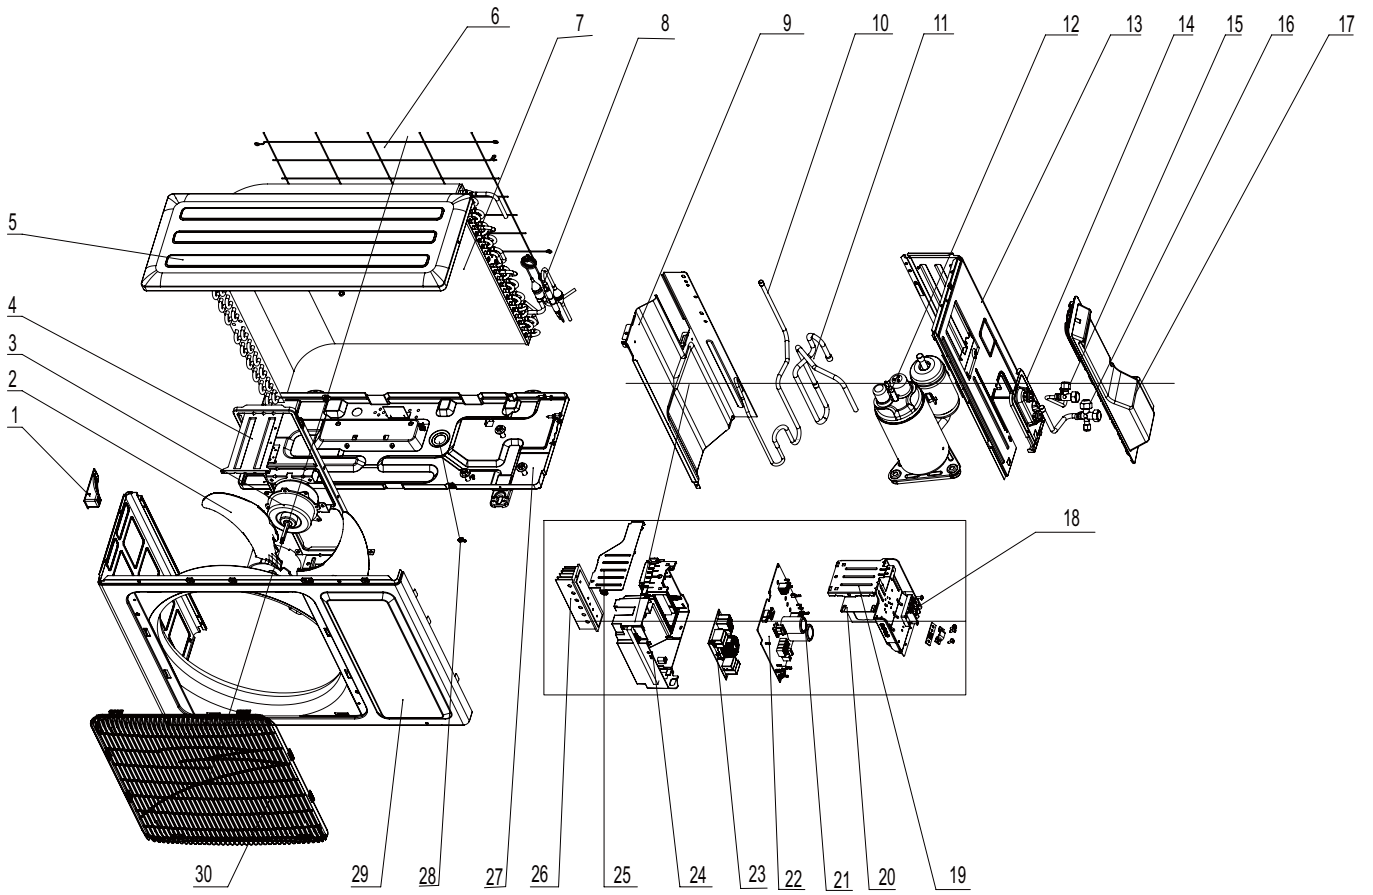

GWC12MB-K3DNA3B/O

NO.	Description	Part Code	Qty
		GWC12MB-K3DNA3B/O	
	Product Code	CB171W0200	
1	Small Handle	26233100	1
2	Axial Flow Fan	10333004	1
3	Fan Motor	15013076	1
4	Motor Support	01703058	1
5	Top Cover Sub-Assy	01253454	1
6	Rear Grill	01473042	1
7	Condenser Assy	01113612	1
8	Capillary Sub-Assy	03063146	1
9	Clapboard Sub-Assy	01233385	1
10	Discharge Tube Sub-Assy	03733192	1
11	Inhalation Tube Sub-Assy	03733191	1
12	Compressor and fittings	00103209_G	1
13	Right Side Plate Sub-Assy	0130317801	1
14	Valve Support	0170308901P	1
15	Out-off Valve	07133082	1
16	Valve	07100005	1
17	Big Handle	26233433	1
18	Terminal Board	42011113	1
19	Terminal Board support-Assy	01713113	1
20	Reactor	43130184	1
21	Capacitor CBB61	33010034	1
22	Main Board	30138579	1
23	Electric Box Sub-Assy	0260338006	1
24	Electric Box	20113014	1
25	Electric box (fireproofing)	01363004	1
26	Radiator	49013027	1
27	Chassis Sub-assy	01203954P	1
28	Drainage Plug	06813401	1
29	Front Panel	01533027P	1
30	Front grill	22413431	1

The data above are subject to change without notice.