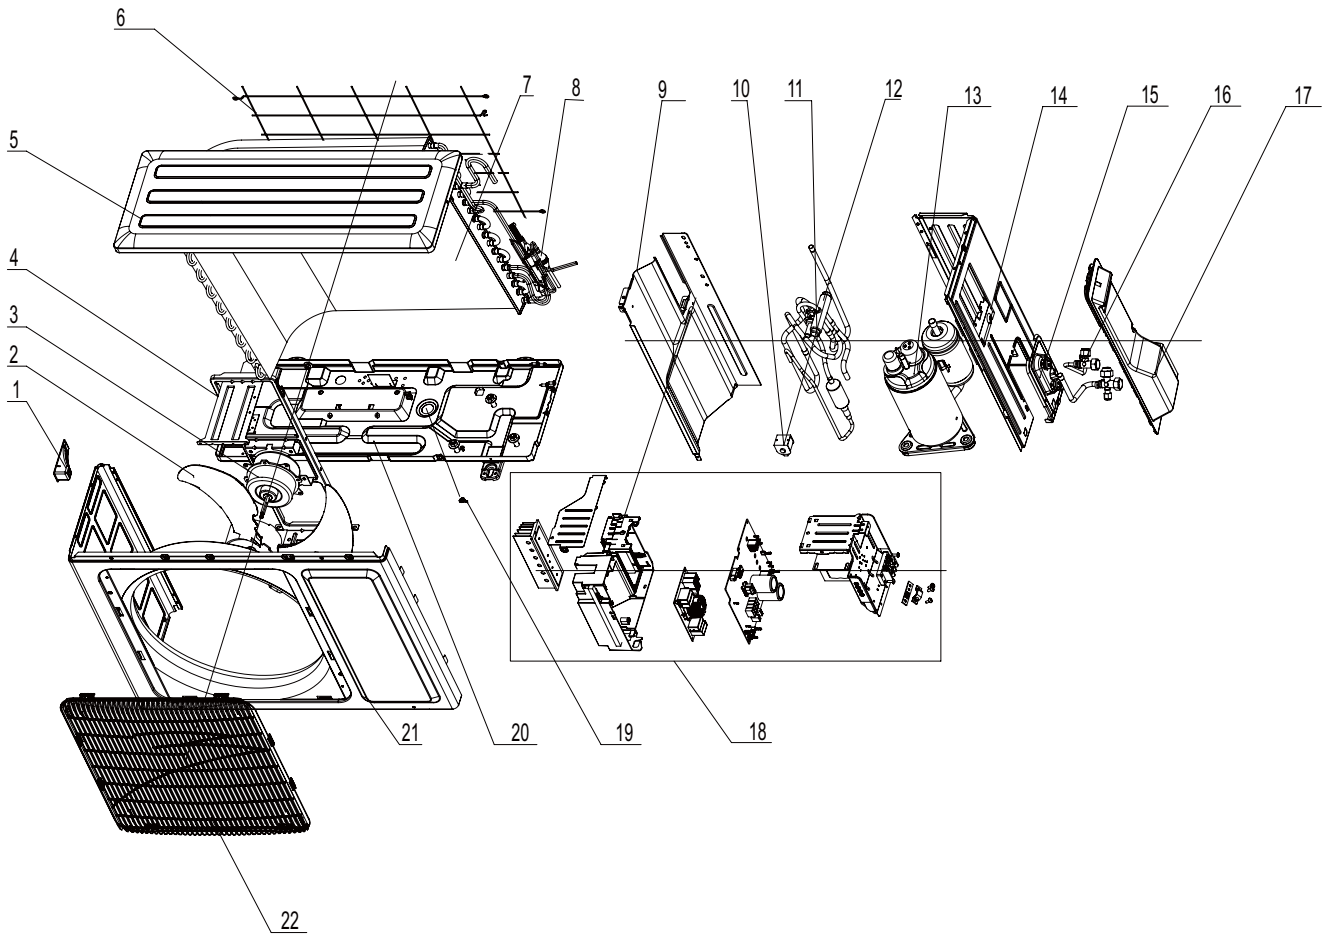

NO.	Description	Part Code	Qty
		GWC09MA-K3DNA3B/O	
	Product Code	CB171W0180	
1	Small Handle	26233100	1
2	Axial Flow Fan	10333004	1
3	Fan Motor	15013076	1
4	Motor Support	01703058	1
5	Top Cover Sub-Assy	01253454	1
6	Rear Grill	01473042	1
7	Condenser Assy	01113606	1
8	Capillary Sub-Assy	03063149	1
9	Clapboard Sub-Assy	01233385	1
10	Discharge Tube Sub-Assy	03733192	1
11	Inhalation Tube Sub-Assy	03733191	1
12	Compressor and fittings	00103209_G	1
13	Right Side Plate Sub-Assy	0130317801	1
14	Valve Support	0170308901P	1
15	Valve	07133082	1
16	Valve	07100005	1
17	Big Handle	26233433	1
18	Terminal Board	42011113	1
19	Terminal Board support-Assy	01713113	1
20	Reactor	43130184	1
21	Capacitor CBB61	33010034	1
22	Main Board	30138578	1
23	Electric Box Sub-Assy	0260338103	1
24	Electric Box	20113014	1
25	Electric box (fireproofing)	01363004	1
26	Radiator	49013027	1
27	Chassis Sub-assy	01203845P	1
28	Drainage Plug	06813401	1
29	Front Panel	01533027P	1
30	Front grill	22413431	1

The data above are subject to change without notice.

GWH09MA-K3DNA3B/O

NO.	Description	Part Code	Qty
		GWH09MA-K3DNA3B/O	
		Product Code	
		CB171W0190	
1	Small Handle	26233100	1
2	Axial Flow Fan	10333004	1
3	Fan Motor	15013076	1
4	Motor Support	01703058	1
5	Top Cover Sub-Assy	01253454	1
6	Rear Grill	01473042	1
7	Condenser Assy	01113788	1
8	Capillary Sub-Assy	03063317	1
9	Clapboard Sub-Assy	01233385	1
10	Magnet Coil	4300040050	1
11	4-way Valve Assy	03123448	1
12	4-way Valve	0430004022	1
13	Compressor and fittings	00103209_G	1
14	Right Side Plate Sub-Assy	0130317801	1
15	Valve Support	0170308901P	1
16	Valve	07100005	1
17	Big Handle	26233433	1
18	Electric Box Sub-Assy	0260338104	1
19	Drainage Connector	06123401	1
20	Chassis Sub-assy	01203846P	1
21	Front Panel	01533027P	1
22	Front grill	22413433	1